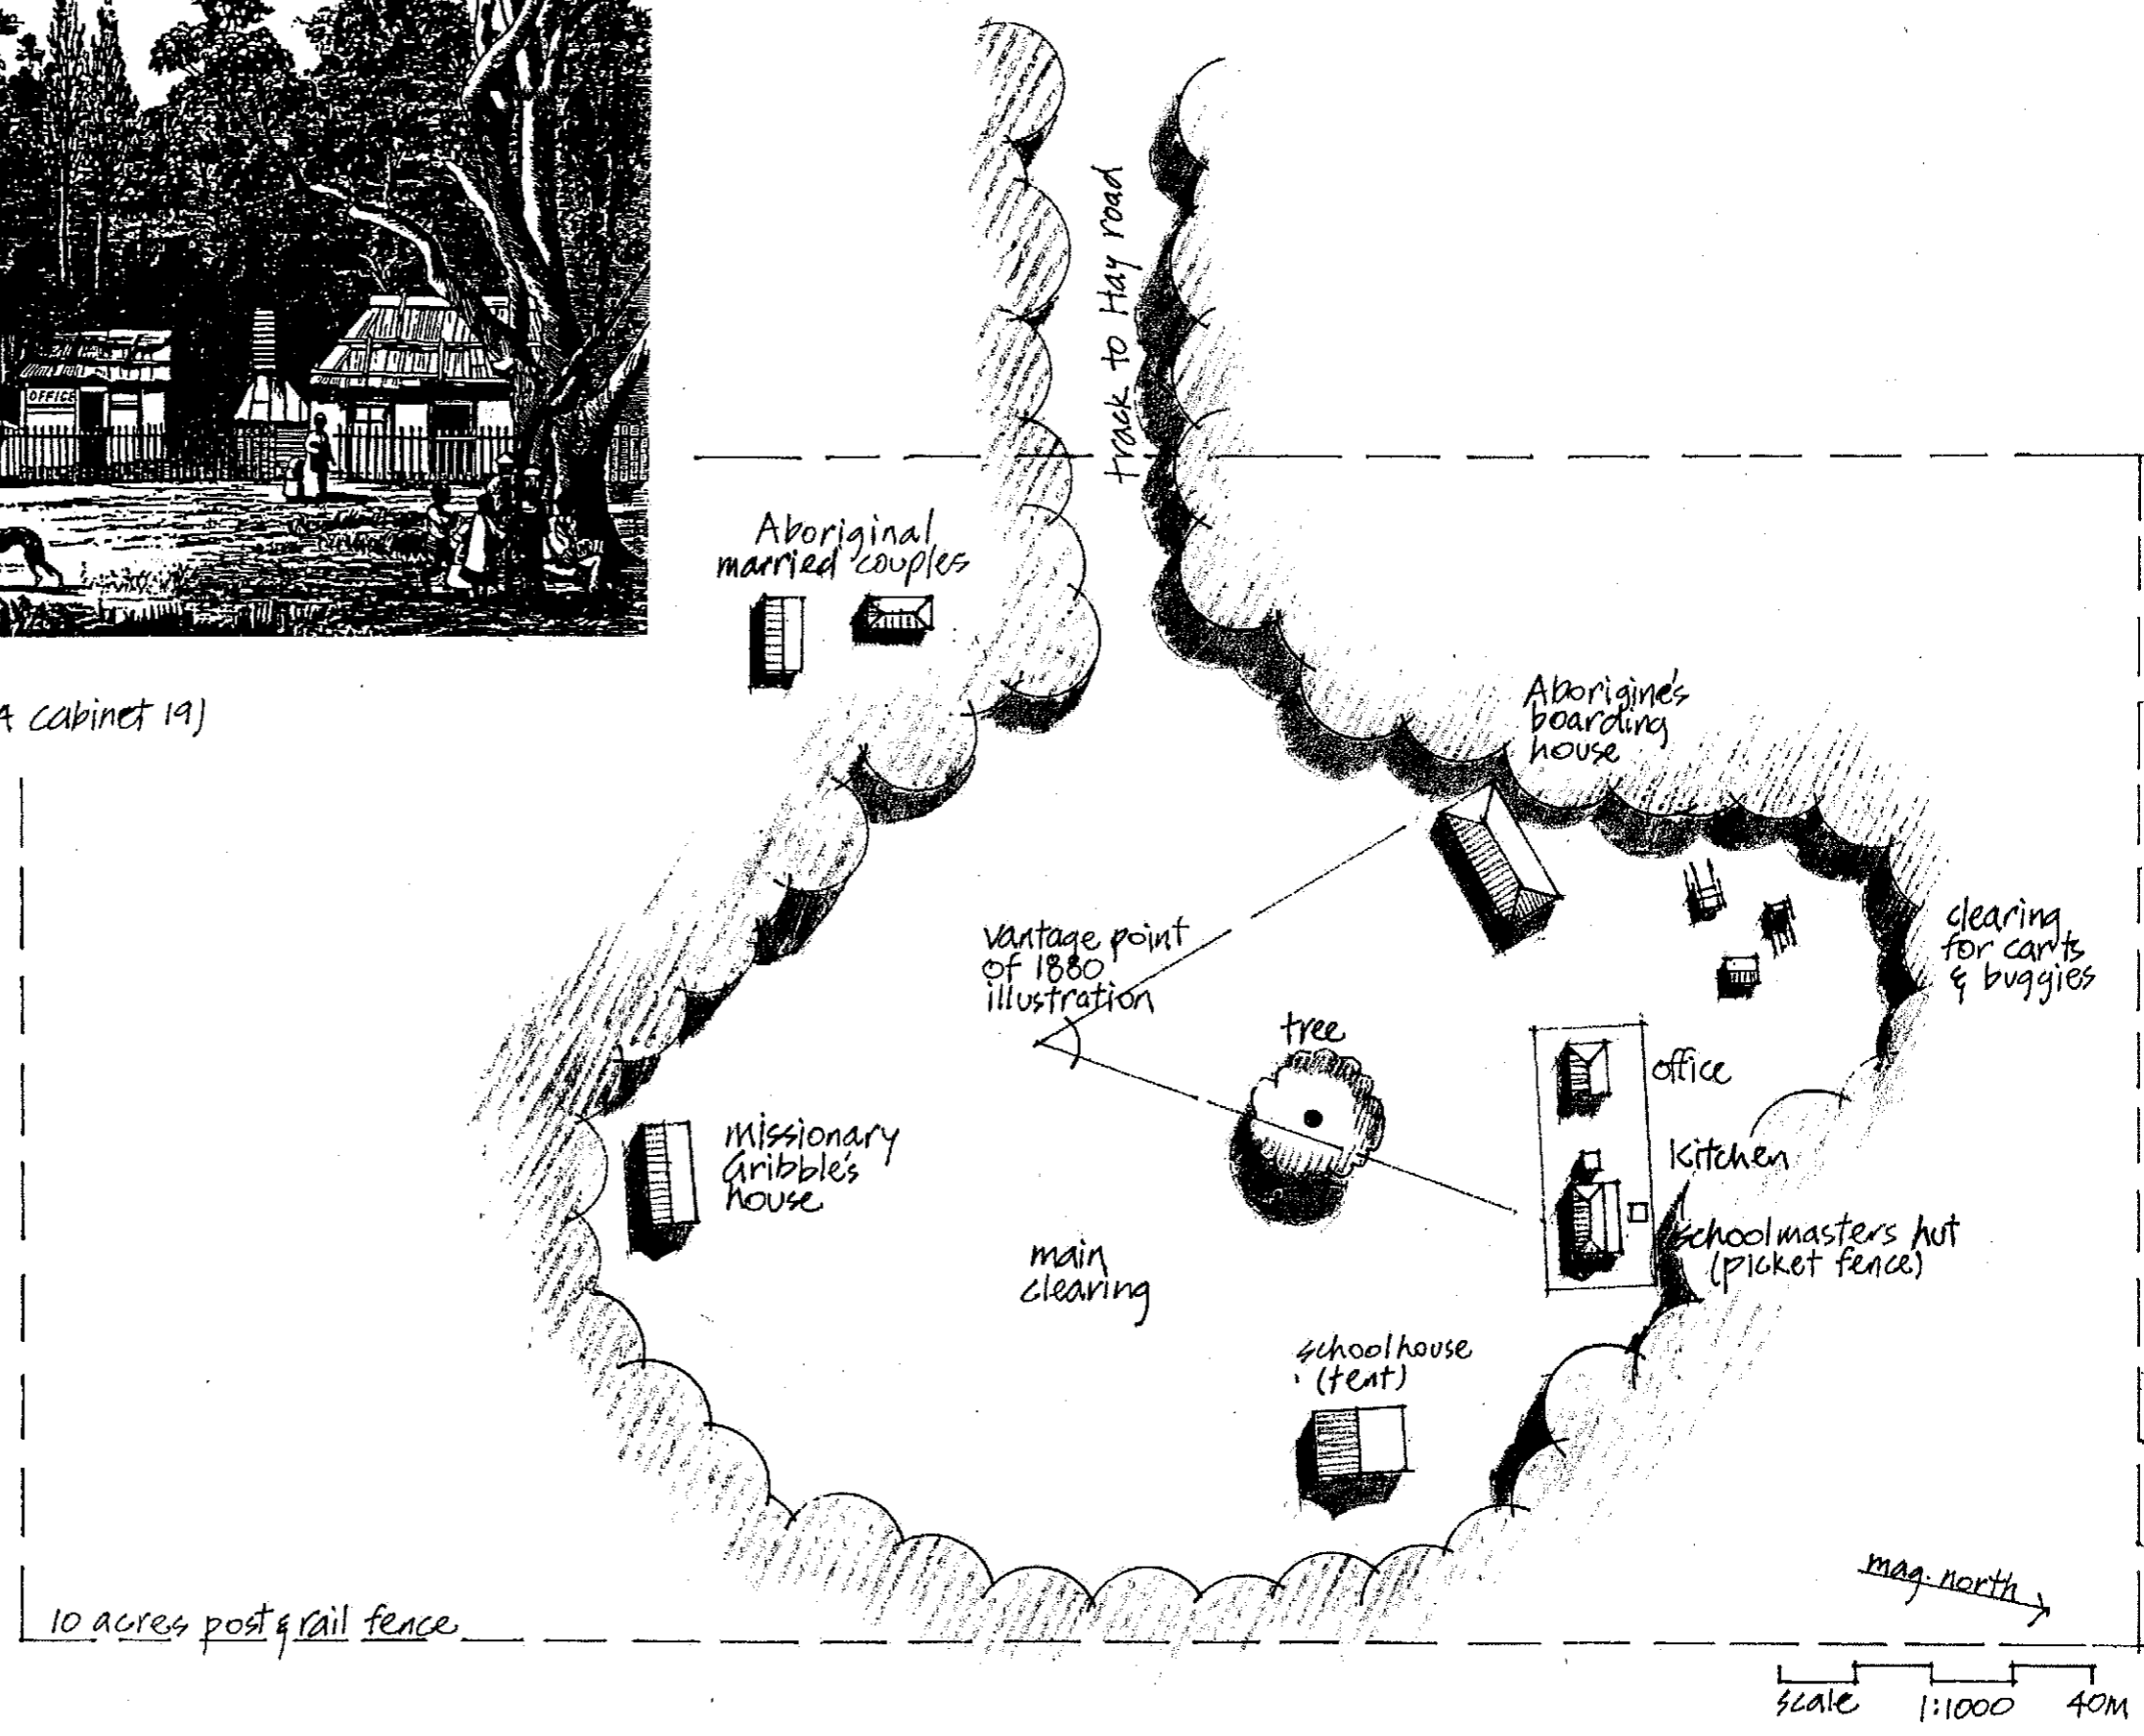

Warangesda 1880
 Sydney Mail July-December 1880 P1112 (NLA cabinet 19)

Plan of 1880 layout of Warangesda (by Peter Kabaila). **WARANGESDA 1880**
 A Reconstruction of the Warangesda mission layout when first established by Reverend John Gribble and Aboriginal residents